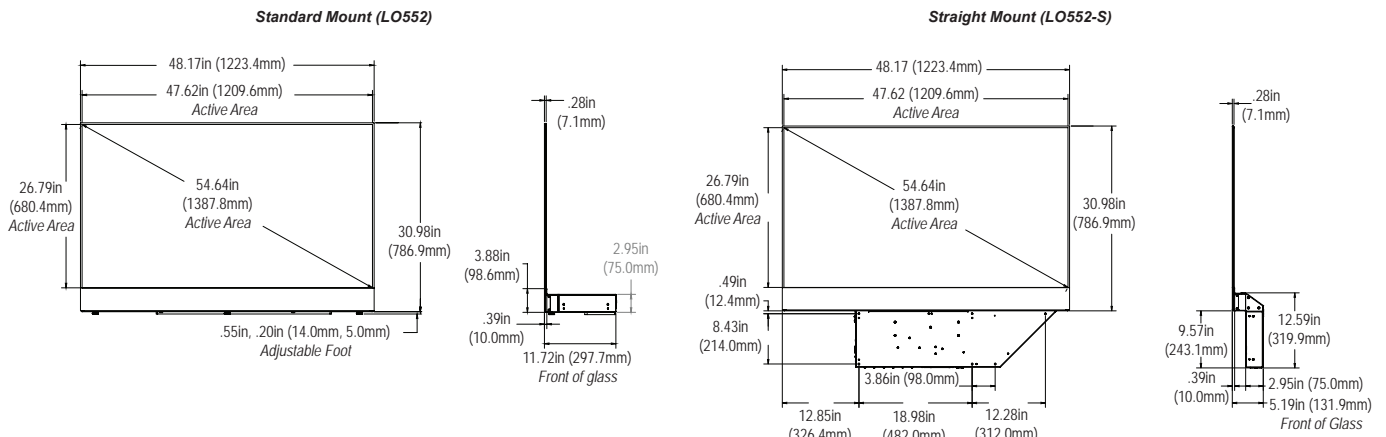

PLANAR LOOKTHRU OLED SPECIFICATIONS		
Model	LO552	LO552-S
Viewable size	55" diagonal	
Display resolution	Full HD (1920 x 1080)	
Display type	Active Matrix Organic Light-Emitting Diode (AMOLED)	
Surface Treatment	Planar® ERO-OLED™ using Corning® Gorilla Glass®	
Peak White Brightness	500 cd/m²	
Video Inputs/External Connections	HDMI x4, Display Port x1	
Control and Monitoring	IR, RS-232, USB, LAN, Crestron module	

Planar LookThru Configurations

Table Top (Standard)

Straight Mount

Ceiling Mount (Standard)

Planar LookThru Standard and Straight Mount Dimensional Drawings

Note: Additional drawings available at www.planar.com/lookthru