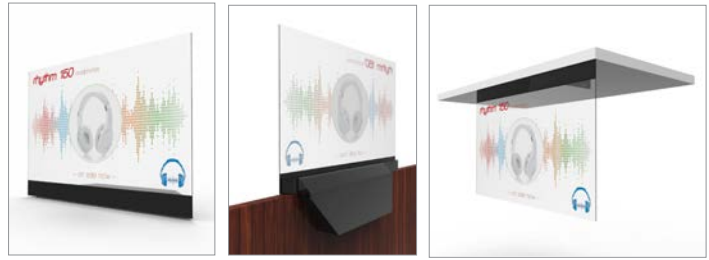

Planar LookThru Transparent OLED Display

Transparent OLED Display Creates Truly See-Through Installations

The Planar® LookThru® Transparent Display makes it possible to create truly see-through installations with a virtually frameless glass design by utilizing cutting-edge Organic Light Emitting Diode (OLED) technology, eliminating the need for a backlight or enclosure.

Planar LookThru can be used in both portrait and landscape modes, table top or ceiling mount and can be tiled to create large, eye-catching video wall arrays. Corning® Gorilla® Glass is optically bonded to the display using Planar® ERO-OLED™ (Extended Ruggedness and Optics™) technology to create a highly durable display and accommodate touch screen usage for interactive applications.

PLANAR LOOKTHRU OLED SPECIFICATIONS		
Model	LO552	LO552-S
Viewable size	55" diagonal	
Display resolution	Full HD (1920 x 1080)	
Display type	Active Matrix Organic Light-Emitting Diode (AMOLED)	
Surface Treatment	Planar® ERO-OLED™ using Corning® Gorilla Glass®	
Peak White Brightness	500 cd/m²	
Video Inputs/External Connections	HDMI x4, Display Port x1	
Control and Monitoring	IR, RS-232, USB, LAN, Crestron module	

Planar LookThru Configurations

Table Top (Standard)

Straight Mount

Ceiling Mount (Standard)

Planar LookThru Standard and Straight Mount Dimensional Drawings

Note: Additional drawings available at www.planar.com/lookthru